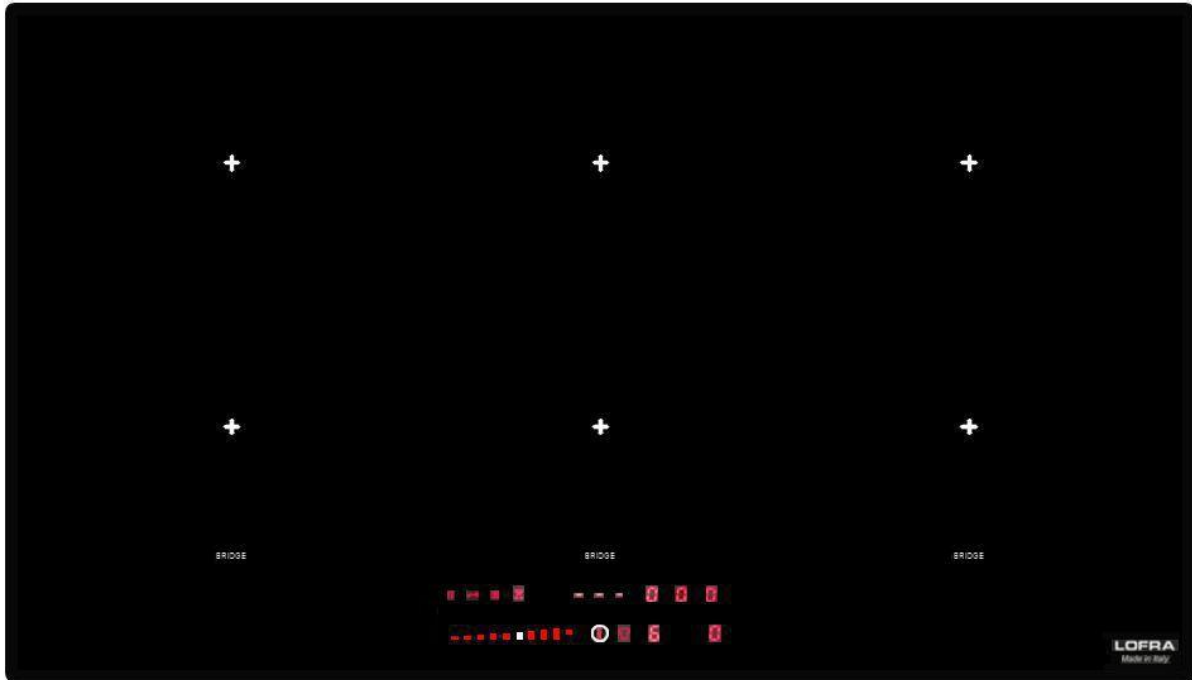

LOFRA[®]
MADE IN ITALY

Technical Data Sheet

Product	Induction Hob
Model	Luna 90 HIN906B
Dimensions	90x51 cm
Interface Model	Touch control 
No. Of Induction Zones	6
No. Of Bridge Zones	3
Booster Function	Yes
Child & Key Lock	Yes
Warming Function	Yes
Chef Function	Yes
Automatic Pot Detection	Yes

Egg Timer	Yes
Timer	Yes
Pause Function	Yes
Recall Function	Yes
Residual Heat Indicator	Yes
Time Limitation	Yes
Led Color	Red
Total Power of the Hob (W)	11.100
Power of each Induction Zone (W)	<p>Left - Front Zone 2.100 – 3.000</p> <p>Left - Rear Zone 2.100 – 3.000</p> <p>Central - Front Zone 2.100 – 3.000</p> <p>Central - Rear Zone 2.100 – 3.000</p> <p>Right - Front Zone 2.100 – 3.000</p> <p>Right - Rear Zone 2.100 – 3.000</p>
Power of each Bridge Zone (W)	<p>Left - Front Zone 1.500 – 1.850</p> <p>Left - Rear Zone 1.500 – 1.850</p> <p>Central - Front Zone 1.500 – 1.850</p> <p>Central - Rear Zone 1.500 – 1.850</p> <p>Right - Front Zone 1.500 – 1.850</p> <p>Right - Rear Zone 1.500 – 1.850</p>
Voltage (V)	220 - 240
Frequency (Hz)	50 - 60