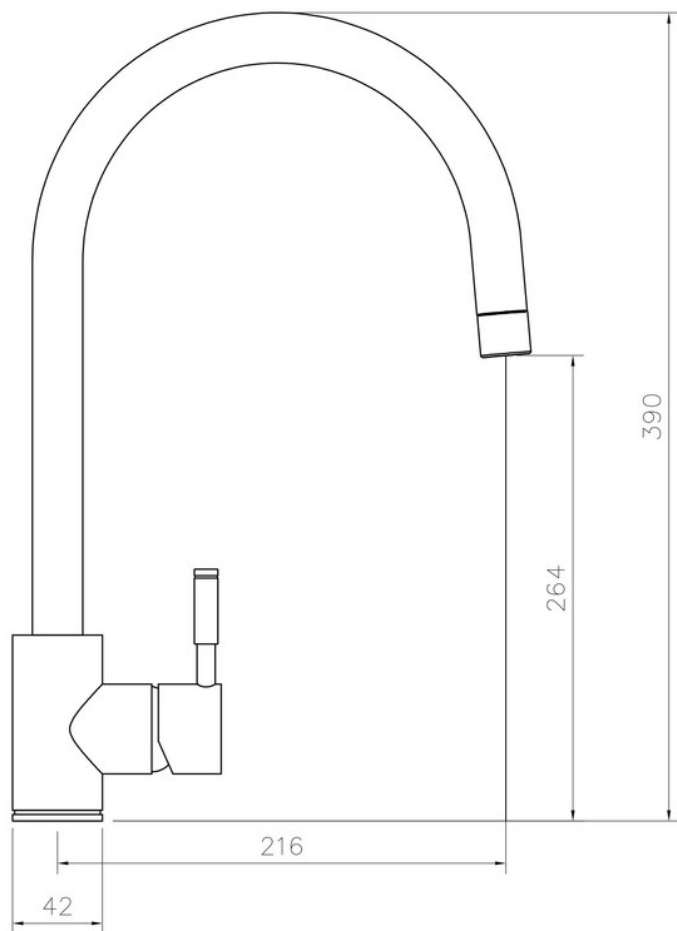

AGA Rangemaster continuously seeks improvements in specification, design and production of products and thus, alterations take place periodically. Whilst every effort is made to produce up to date resources, the information included here is intended as a guide. Always refer to the installation instructions when fitting, installation work should be completed by a professional tradesman.

AQUATREND TAP CHROME

TRE1SLCM/

RANGEMASTER

SINKS & TAPS

Technical Drawing

Date of download: July 12, 2024

AGA Rangemaster continuously seeks improvements in specification, design and production of products and thus, alterations take place periodically. Whilst every effort is made to produce up to date resources, the information included here is intended as a guide. Always refer to the installation instructions when fitting, installation work should be completed by a professional tradesman.